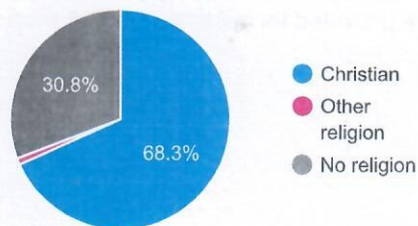

Further information about the population structure:

Age Distribution (C 2021)

80+ years	65
70-79 years	100
60-69 years	96
50-59 years	102
40-49 years	67
30-39 years	69
20-29 years	53
10-19 years	68
0-9 years	63

Country of Birth (C 2021)

UK	647
EU	28
Middle East & Asia	13
Africa	1
Other country	3

Ethnic Group (C 2021)

White	684
Asian	1
Black	6
Mixed/multiple	1

Religion (C 2021)

Christian	455
Other religion	6
No religion	205