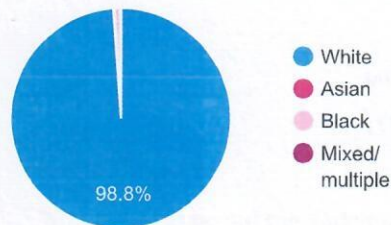

Further information about the population structure:

Age Distribution (C 2021)

80+ years	65
70-79 years	100
60-69 years	96
50-59 years	102
40-49 years	67
30-39 years	69
20-29 years	53
10-19 years	68
0-9 years	63

Country of Birth (C 2021)

UK	647
EU	28
Middle East & Asia	13
Africa	1
Other country	3

Ethnic Group (C 2021)

White	684
Asian	1
Black	6
Mixed/multiple	1

Religion (C 2021)

Christian	455
Other religion	6
No religion	205