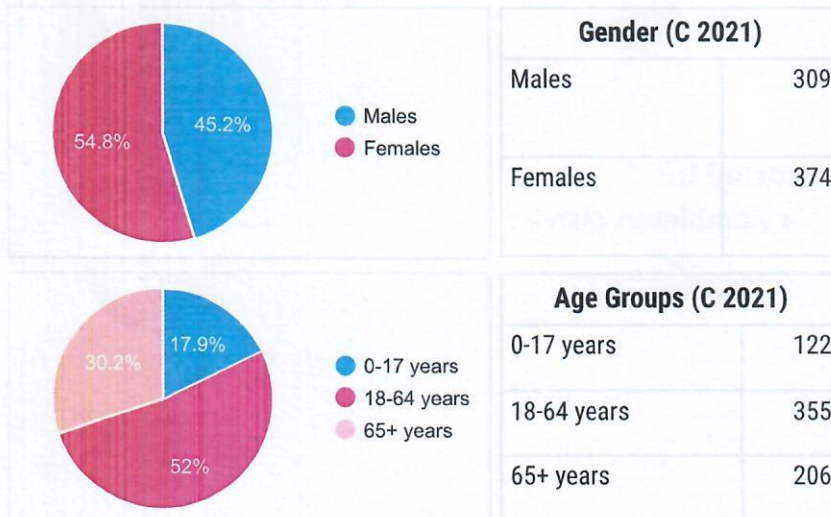

Morton-on-Swale

- **691** Population [2021] - *Census*
- **6.229 km²** Area
- **110.9/km²** Population Density [2021]
- 📈 **2.6%** Annual Population Change [2011 → 2021]

 Morton-on-Swale: village and civil parish in the Hambleton district of North Yorkshire, England

Further information about the population structure:

Age Distribution (C 2021)

80+ years	65
70-79 years	100
60-69 years	96
50-59 years	102
40-49 years	67
30-39 years	69
20-29 years	53
10-19 years	68
0-9 years	63