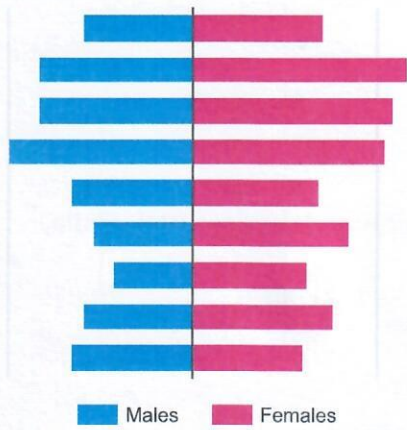

Morton-on-Swale

- **691** Population [2021] - *Census*
- **6.229 km²** Area
- **110.9/km²** Population Density [2021]
- 📈 **2.6%** Annual Population Change [2011 → 2021]

 Morton-on-Swale: village and civil parish in the Hambleton district of North Yorkshire, England

Further information about the population structure:

Age Distribution (C 2021)

80+ years	65
70-79 years	100
60-69 years	96
50-59 years	102
40-49 years	67
30-39 years	69
20-29 years	53
10-19 years	68
0-9 years	63